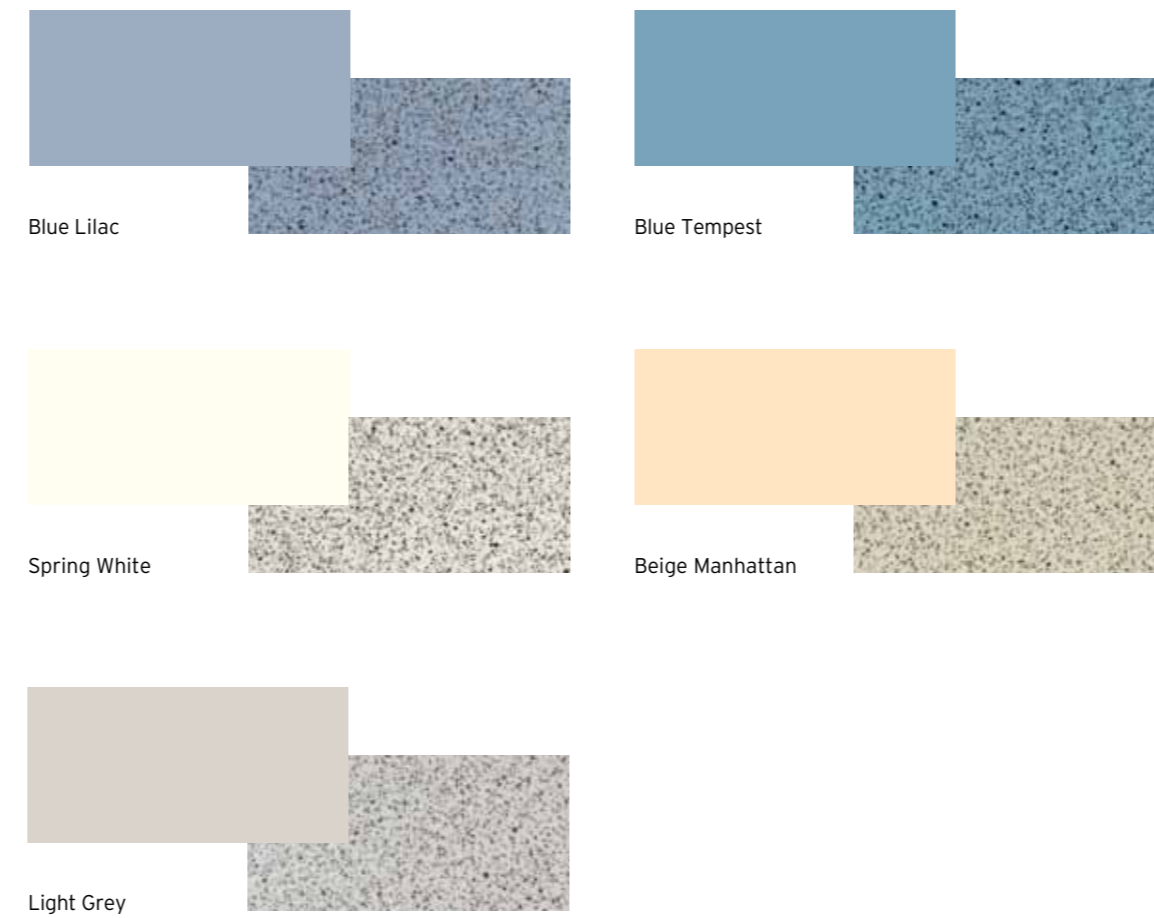

Solid Colour Co-ordination Options

Abstract Options

Abstract Design and Solid Colour Co-ordination

The background solid colour of each of the speckled designs is exactly the same as the associated solid colour.

Woodgrain Options